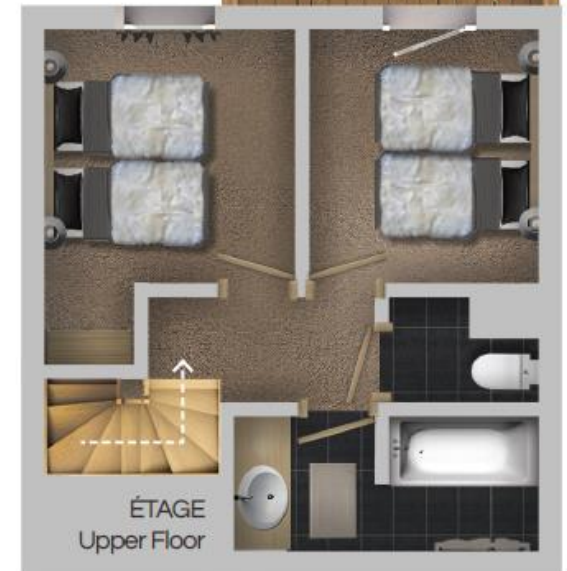

APARTMENT 6 PAX - 66 M² - DUPLEX

LOWER LEVEL

- 1 living area with TV (Satellite), direct line telephone
- 1 kitchenette with hob, oven, microwave, extractor fan, refrigerator, dishwasher, coffee maker, kettle, toaster, pressure cooker and kitchenware
- 1 bedroom with twin beds
- 1 bathroom with bath, hairdryer, heated towel rail
- Separate toilet

UPPER LEVEL

- 2 bedrooms with twin beds (one with a balcony)
- 1 bathroom with bath, hairdryer, heated towel rail
- Separate toilet

**This apartment may be on one floor*

INCLUDED SERVICES

RESIDENCE

-  Reception 24/24h, located in the Hotel
-  Luggage room
-  Ski room
-  Items available at reception (raclette machines, fondue set, board games, video games, baby cot & baby chair...)

APARTMENT

-  Comfort Formula: beds made upon arrival, towels (change mid-week), cleaning kit, end of stay cleaning
-  Wifi

SERVICES AT EXTRA CHARGES

-  Access to the hotel Spa: heated Nordic swimming-pool, sauna, hammam, jacuzzi, relaxation room and herbal tea facilities
-  Facial and body care by Thalgo (Hotel Spa)
-  Rent and sale of ski and snowboard equipment (located in the Hotel)
-  Ski passes directly at the reception
-  Covered parking
-  Laundry
-  Restaurant
-  Bar

BALCON /
BALCONY

BALCON / BALCONY

APARTMENT 6 PAX - 66 M²

- 1 living area with TV (Satellite), direct line telephone
- 1 kitchenette with hob, oven, microwave, extractor fan, refrigerator, dishwasher, coffee maker, kettle, toaster, pressure cooker and kitchenware
- 1 bedroom with twin beds, shower room, hairdryer, heated towel rail and a toilet
- 2 bedrooms with twin beds
- 1 bathroom with bath, hairdryer, heated towel rail
- Separate toilet
- Balcony