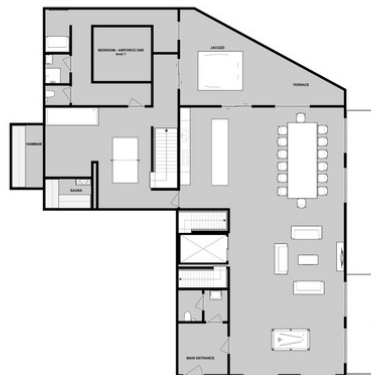

1 200 sqm

- 11 double bedrooms with private bathrooms
- 2 Kid's bedrooms
- 2 Fully equipped kitchens
- 2 Games rooms
- Massage room
- Fireplace
- Pool table, foosbal table and table tennis
- Elevator
- Terrace and balconies
- Saunas, hammams and outdoor jacuzzis
- WiFi

06 | WRIGHT

- Double bed or twin beds
- Ensuite bathroom with a bath and a shower
- Separate toilet
- Balcony

07 | PLANES

- 4 single beds
- Ensuite bathroom with a bath and a shower
- Separate toilet

CHALET TANGO

FLOOR PLAN

First floor

LEVEL 0 - LIVING ROOM

LEVEL 0 - AIRFORCE ONE

CARTE BLANCHE
COLLECTION

LESETINCELLES
COLLECTION

Annexe 2

CHALET CHARLIE