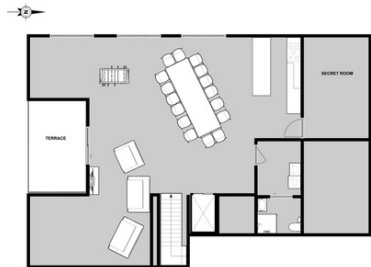

1 200 sqm

- 11 double bedrooms with private bathrooms
- 2 Kid's bedrooms
- 2 Fully equipped kitchens
- 2 Games rooms
- Massage room
- Fireplace
- Pool table, foosbal table and table tennis
- Elevator
- Terrace and balconies
- Saunas, hammams and outdoor jacuzzis
- WiFi

A wellness area featuring a swimming pool, sauna, hammam and a fitness room. The pool can be booked on a private basis, subject to a set schedule.

A ski lounge providing high-end ski equipment with personalized service.

FLOOR PLAN

First floor

LEVEL 0 - LIVING ROOM

LEVEL 0 - AIRFORCE ONE

CARTE BLANCHE
COLLECTION

LESETINCELLES
COLLECTION

Annexe 2

CHALET CHARLIE

FLOOR PLAN

LEVEL 1 BEDROOMS

LEVEL 2 - CHILDRENS ROOM

LEVEL 2 - LIVING ROOM

CHALET TANGO&CHARLIE

EXCLUSIVE CHALETS SERVICES

Catered

- VIP welcome greeting with local wine, canapés and Fresh flowers
- Children VIP personalized welcome greeting
- Animal VIP welcome greeting
- Continental breakfast
- « Après-ski » afternoon tea with cakes and hot drinks
- Dinners with a Private Chef service - 6 evenings for a week stay (starter, main dish, dessert).
- Access to the Ski shop
- Conciergerie team before and during the stay
- Daily cleaning and tidying service
- Bathroom amenities
- Shared driving service from 08:00ap to 08:00pm in the ski resort area
- A parking place