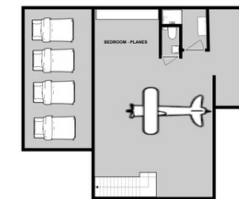

LEVEL 2 - CHILDRENS ROOM