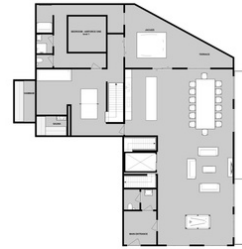

CARTE BLANCHE
COLLECTION

CHALET TANGO

At the heart of this stunning 600m2 chalet, a large open plan living area sets the tone of our airborne theme, with its majestic dining table built from an aircraft wing!

Chalet Tango is one of our two interconnected Chalets Tango&Charlie that could be rented together or separately.

FLOOR PLAN

LEVEL 0 - LIVING ROOM

LEVEL 0 - AIRFORCE ONE

600 sqm

- 5 double bedrooms with private bathrooms
- Kid's bedroom
- Fully equipped kitchen
- Games room
- Massage room
- Pool table, foosball table and table tennis
- Elevator
- Terrace and balconies
- Sauna, hammam and outdoor jacuzzi
- WiFi