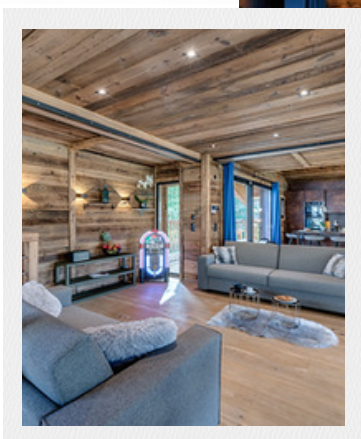

CHALET MONTS

10 adults and 3 children

ROOMS LAYOUT

01 | BEDROOM

- Double bed or twin beds
- Ensuite bathroom with a shower
- Separate toilet

02 | BEDROOM

- Double bed or twin beds
- Ensuite bathroom with a shower
- Separate toilet
- Balcony

03 | BEDROOM

- Double bed or twin beds
- Ensuite bathroom with a shower
- Separate toilet
- Balconies

04 | BEDROOM

- Double bed or twin beds
- Ensuite bathroom with a shower
- Separate toilet
- Balcony

05 | BEDROOM

- Double bed or twin beds
- Ensuite bathroom with a shower
- Separate toilet

06 | BEDROOM

- 3 single beds
- Ensuite bathroom with a shower
- Separate toilet
- Balcony

Annexe 2

EXCLUSIVE CHALET SERVICES

Catered

- VIP welcome greeting with local wine, canapés and Fresh flowers
- Children VIP personalized welcome greeting
- Animal VIP welcome greeting
- Continental breakfast
- « Après-ski » afternoon tea with cakes and hot drinks
- Dinners with a Private Chef service - 6 evenings for a week stay (starter, main dish, dessert).
- Access to the Ski shop
- Conciergerie team before and during the stay
- Daily cleaning and tidying service
- Bathroom amenities
- Shared driving service from 08:00ap to 08:00pm in the ski resort area
- A parking place

or

Bed & Breakfast

- Continental breakfast Delivery
- Towels & linens provided
- Daily cleaning
- Conciergerie team before and during the stay
- Bathroom amenities provided

*Self-catered offer on request

SALES CONDITIONS

- A deposit of 25 % of the total amount is required at the moment of confirmation
- The balance of the stay is required 56 days before the arrival;
- Free cancellation up to 56 days prior to arrival. In case of cancellation before this date, we will refund any received amount (deposit and / or balance) free of charge