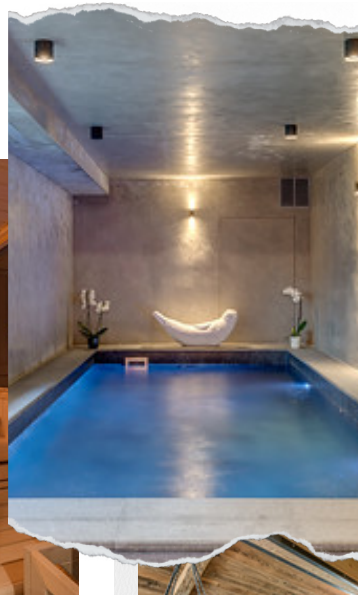

CARTE BLANCHE
COLLECTION