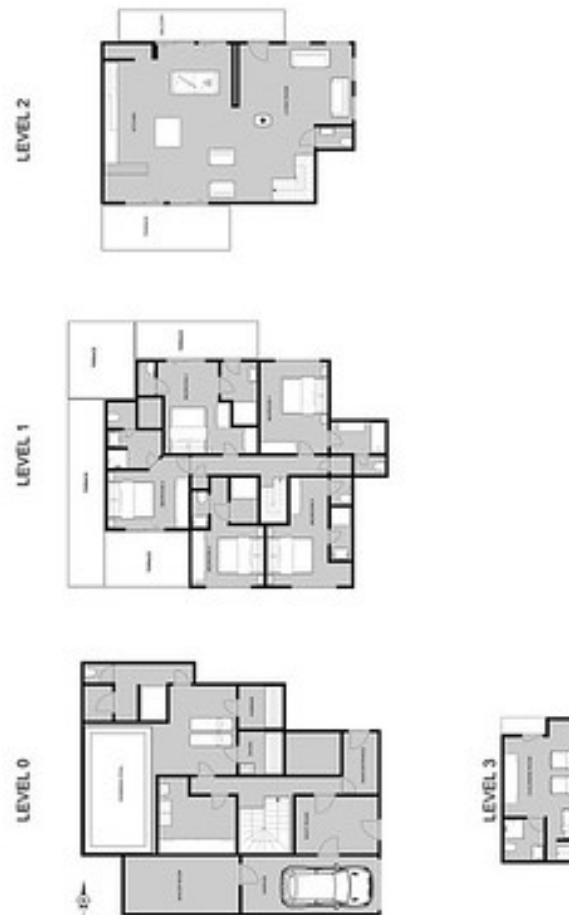

## FLOOR PLAN

## THE PROPERTY

*380 sqm*

- 5 double bedrooms
- Kid's bedroom
- Fully equipped kitchen
- Fireplace
- Swimming pool
- Sauna and hammam
- Pool table
- Ski room
- Balconies
- WiFi

Check in - 05:00 pm

Check out - 10:00 am

## ROOMS LAYOUT