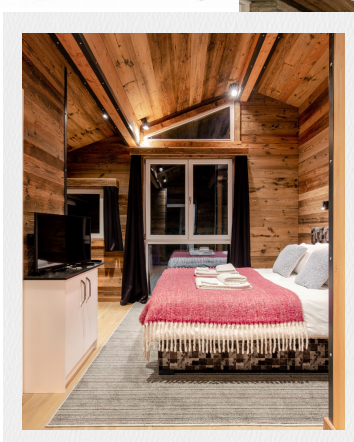

CHALET MERVEILLES

10 adults and 3 children

ROOMS LAYOUT

01 | BEDROOM

- Double bed or twin beds
- Ensuite bathroom with a shower
- Separate toilet

02 | BEDROOM

- Double bed or twin beds
- Ensuite bathroom with a shower
- Separate toilet
- Balcony

03 | BEDROOM

- Double bed or twin beds
- Ensuite bathroom with a shower
- Separate toilet
- Balcony

04 | BEDROOM

- Double bed or twin beds
- Ensuite bathroom with a shower
- Separate toilet

05 | BEDROOM

- Double bed or twin beds
- Ensuite bathroom with a shower
- Separate toilet

06 | BEDROOM

- 3 Single beds
- Ensuite bathroom with a shower
- Separate toilet
- Balcony

CARTE BLANCHE
COLLECTION

LESETINCELLES
COLLECTION

Annexe 2

EXCLUSIVE CHALET SERVICES

Catered

- VIP welcome greeting with local wine, canapés and Fresh flowers
- Children VIP personalized welcome greeting
- Animal VIP welcome greeting
- Continental breakfast
- « Après-ski » afternoon tea with cakes and hot drinks
- Dinners with a Private Chef service - 6 evenings for a week stay (starter, main dish, dessert).
- Access to the Ski shop
- Conciergerie team before and during the stay
- Daily cleaning and tidying service
- Bathroom amenities
- Shared driving service from 08:00ap to 08:00pm in the ski resort area
- A parking place

or

Bed & Breakfast

- Continental breakfast Delivery
- Towels & linens provided
- Daily cleaning
- Conciergerie team before and during the stay
- Bathroom amenities provided

*Self-catered offer on request

SALES CONDITIONS

- A deposit of 25 % of the total amount is required at the moment of confirmation
- The balance of the stay is required 56 days before the arrival;
- Free cancellation up to 56 days prior to arrival. In case of cancellation before this date, we will refund any received amount (deposit and / or balance) free of charge