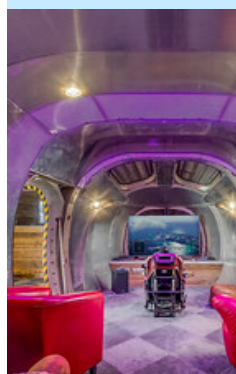

CHALET CHARLIE

12 adults and 4 children

ROOMS LAYOUT

01 | AVIATOR

- Double bed or twin beds
- Separate toilet
- Balcony

02 | FLIGHT

- Double bed or twin beds
- Ensuite bathroom with a shower and a bath
- Balcony

03 | IN THE AIR

- Double bed or twin beds
- Ensuite bathroom with a shower and a bath
- Separate toilet
- Balcony

04 | PEARL HARBOUR

- Double bed or twin beds
- Ensuite bathroom with a bath and a shower
- Separate toilet
- 2 Balconies

05 | TOP GUN

- Double bed or twin beds
- Ensuite bathroom with a bath and a shower
- Separate toilet
- Balcony

06 | WRIGHT

- Double bed or twin beds
- Ensuite bathroom with a bath and a shower
- Separate toilet
- Balcony

07 | PLANES

- 4 single beds
- Ensuite bathroom with a bath and a shower
- Separate toilet

Annexe 2

EXCLUSIVE CHALET SERVICES

Catered

- VIP welcome greeting with local wine, canapés and Fresh flowers
- Children VIP personalized welcome greeting
- Animal VIP welcome greeting
- Continental breakfast
- « Après-ski » afternoon tea with cakes and hot drinks
- Dinners with a Private Chef service - 6 evenings for a week stay (starter, main dish, dessert).
- Access to the Ski shop
- Conciergerie team before and during the stay
- Daily cleaning and tidying service
- Bathroom amenities
- Shared driving service from 08:00ap to 08:00pm in the ski resort area
- A parking place

or

Bed & Breakfast

- Continental breakfast Delivery
- Towels & linens provided
- Daily cleaning
- Conciergerie team before and during the stay
- Bathroom amenities provided

*Self-catered offer on request

SALES CONDITIONS

- A deposit of 25 % of the total amount is required at the moment of confirmation
- The balance of the stay is required 56 days before the arrival;
- Free cancellation up to 56 days prior to arrival. In case of cancellation before this date, we will refund any received amount (deposit and / or balance) free of charge