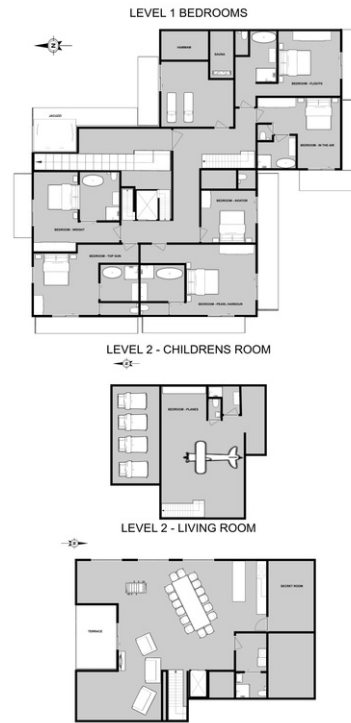

CARTE BLANCHE
COLLECTION

CHALET CHARLIE

Our Chalet Charlie is like no-other: a Nord Noratlas 1950's aircraft has landed in the building! Crafted into furniture and decor, its sleek lines and fun features make for the most original backdrop to your holiday.

Chalet Charlie is one of our two interconnected Chalets Tango & Charlie that could be rented together or separately.

FLOOR PLAN

600 sqm

5 chambres doubles
avec des salles de bains privées
Chambre d'enfants
Salle de jeux
Cuisine entièrement équipée
Jacuzzi, Sauna & Hammam
Salle de Massage
Babyfoot, Billard & Tennis de table
Ascenseur
Terrasse et Balcons
WiFi

- Double bed or twin beds
- Ensuite bathroom with a shower and a bath
- Balcony

03 | IN THE AIR

- Double bed or twin beds
- Ensuite bathroom with a shower and a bath
- Separate toilet
- Balcony

04 | PEARL HARBOUR

- Double bed or twin beds
- Ensuite bathroom with a bath and a shower
- Separate toilet
- 2 Balconies

05 | TOP GUN

- Double bed or twin beds
- Ensuite bathroom with a bath and a shower
- Separate toilet
- Balcony