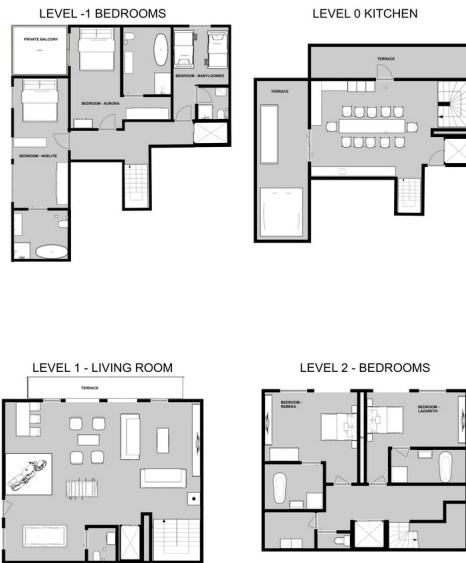

## FLOOR PLAN

*400 sqm*

- 4 double bedrooms with private bathrooms
- Kid's bedroom
- Fully equipped kitchen and a bar
- Fireplace
- Foosball table and pool table
- Elevator
- Terrace and balconies
- Outdoor jacuzzi
- WiFi

## ROOMS LAYOUT

### 02 | BABYLOONIES

- 2 bunk beds
- Ensuite bathroom with a shower
- Separate toilet

### 03 | LAZARETH

- Double bed
- Ensuite bathroom with a bath and a shower
- Separate toilet